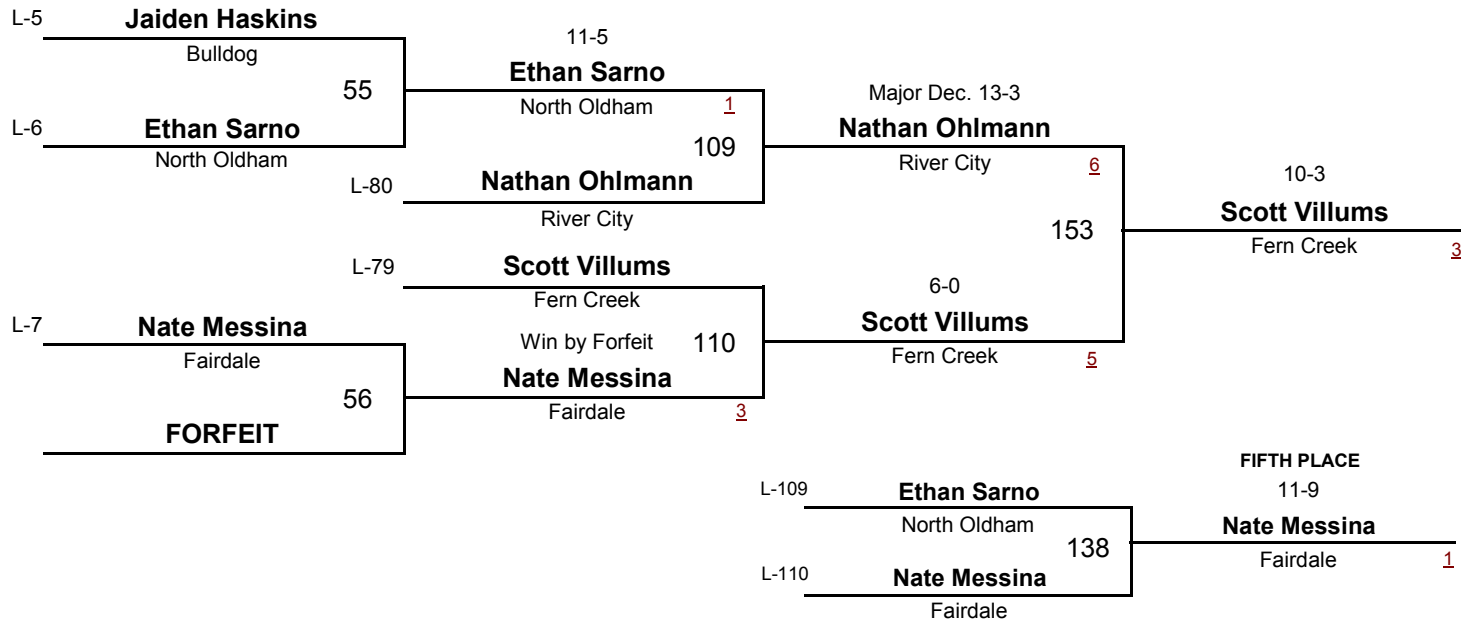

# 2015 KSWA Region 2

DIVISION

WEIGHT

January 24, 2015

**FIRST PLACE**  
**T Armstead**  
East Oldham

**SECOND PLACE**  
**Jalen Polin**  
Moore

**THIRD PLACE**  
**Scott Villums**  
Fern Creek

**FOURTH PLACE**  
**Nathan Ohlmann**  
River City

**FIFTH PLACE**  
**Nate Messina**  
Fairdale

**SIXTH PLACE**  
**Ethan Sarno**  
North Oldham