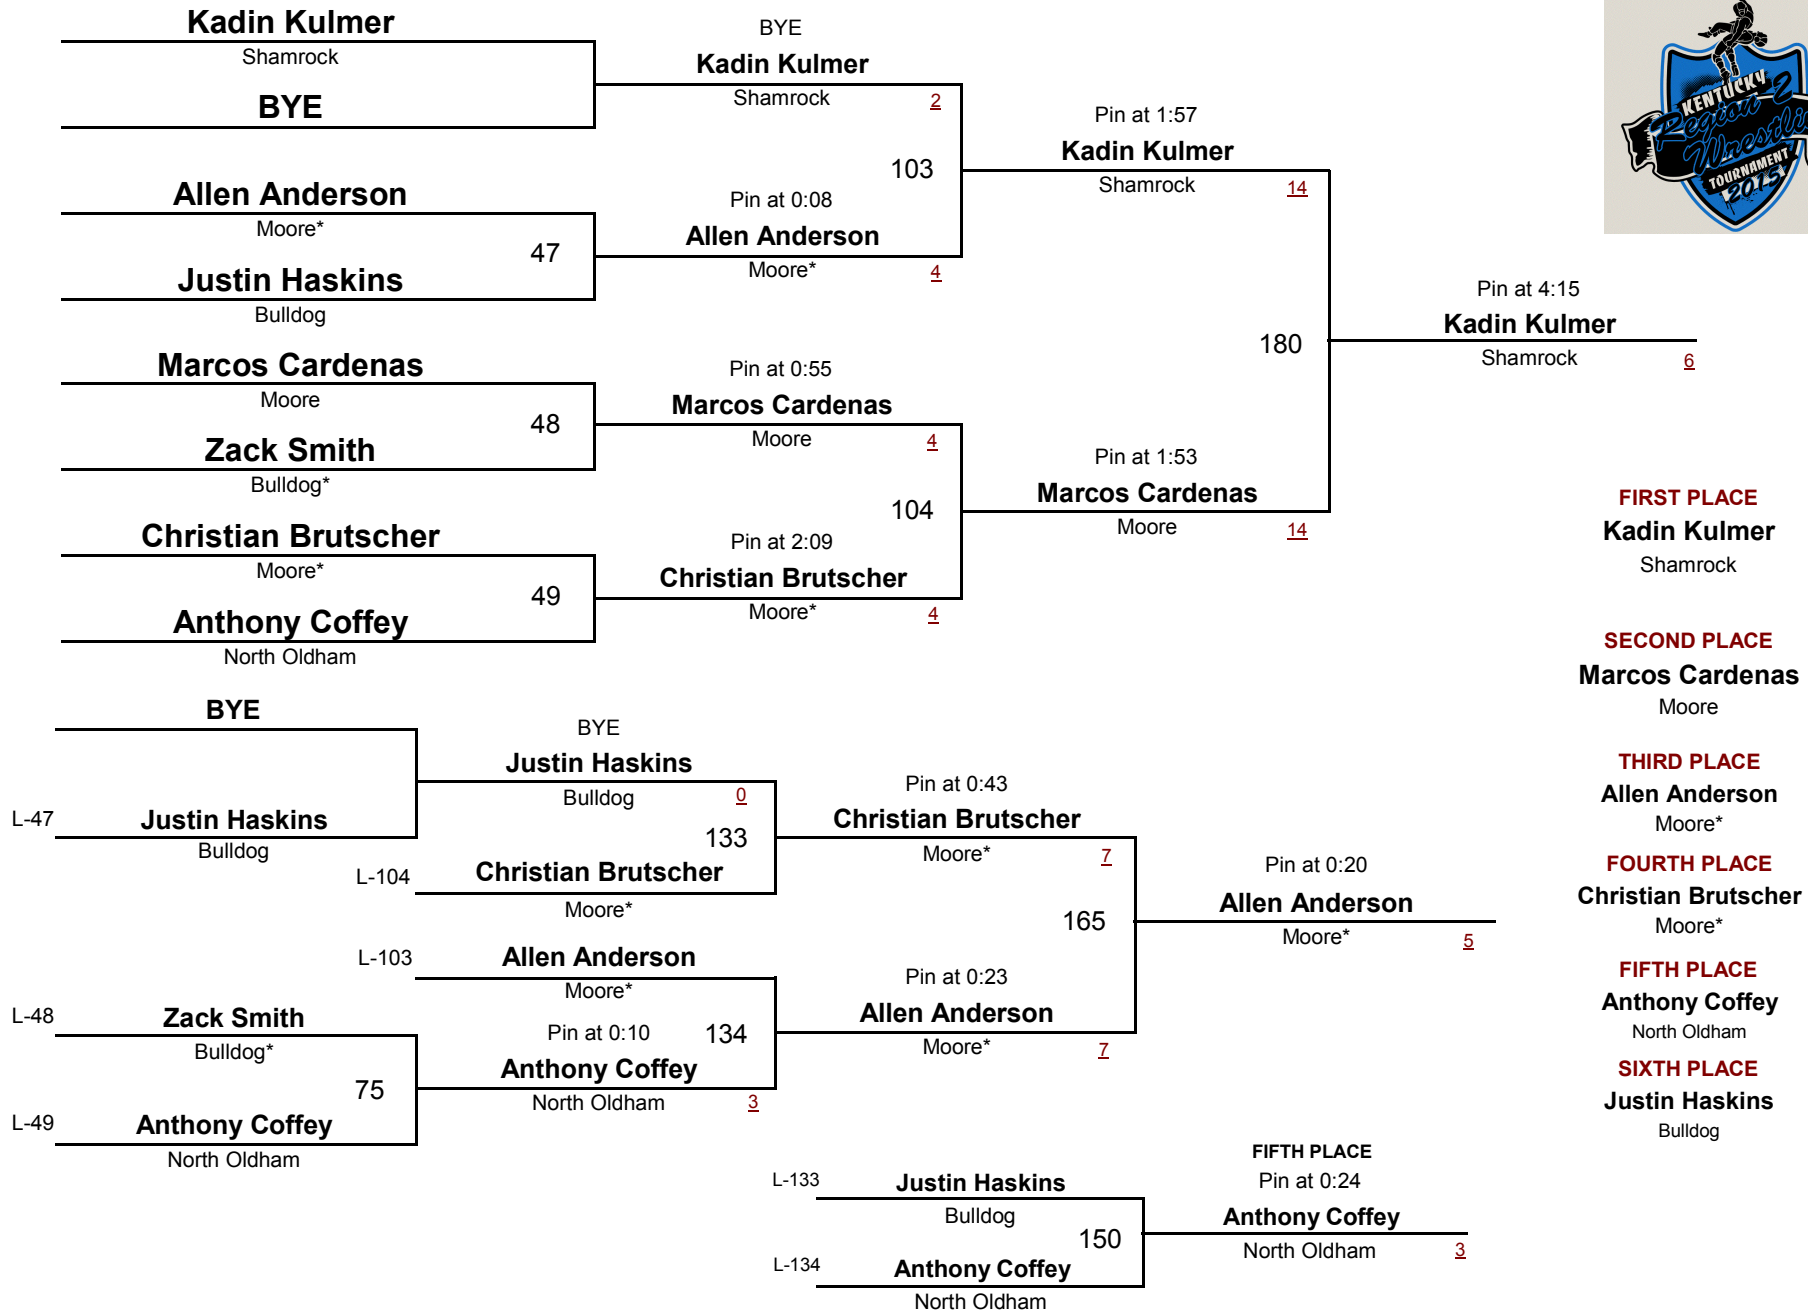

MIDDLE SCHOOL

192

2015 KSWA Region 2

DIVISION

WEIGHT

January 24, 2015