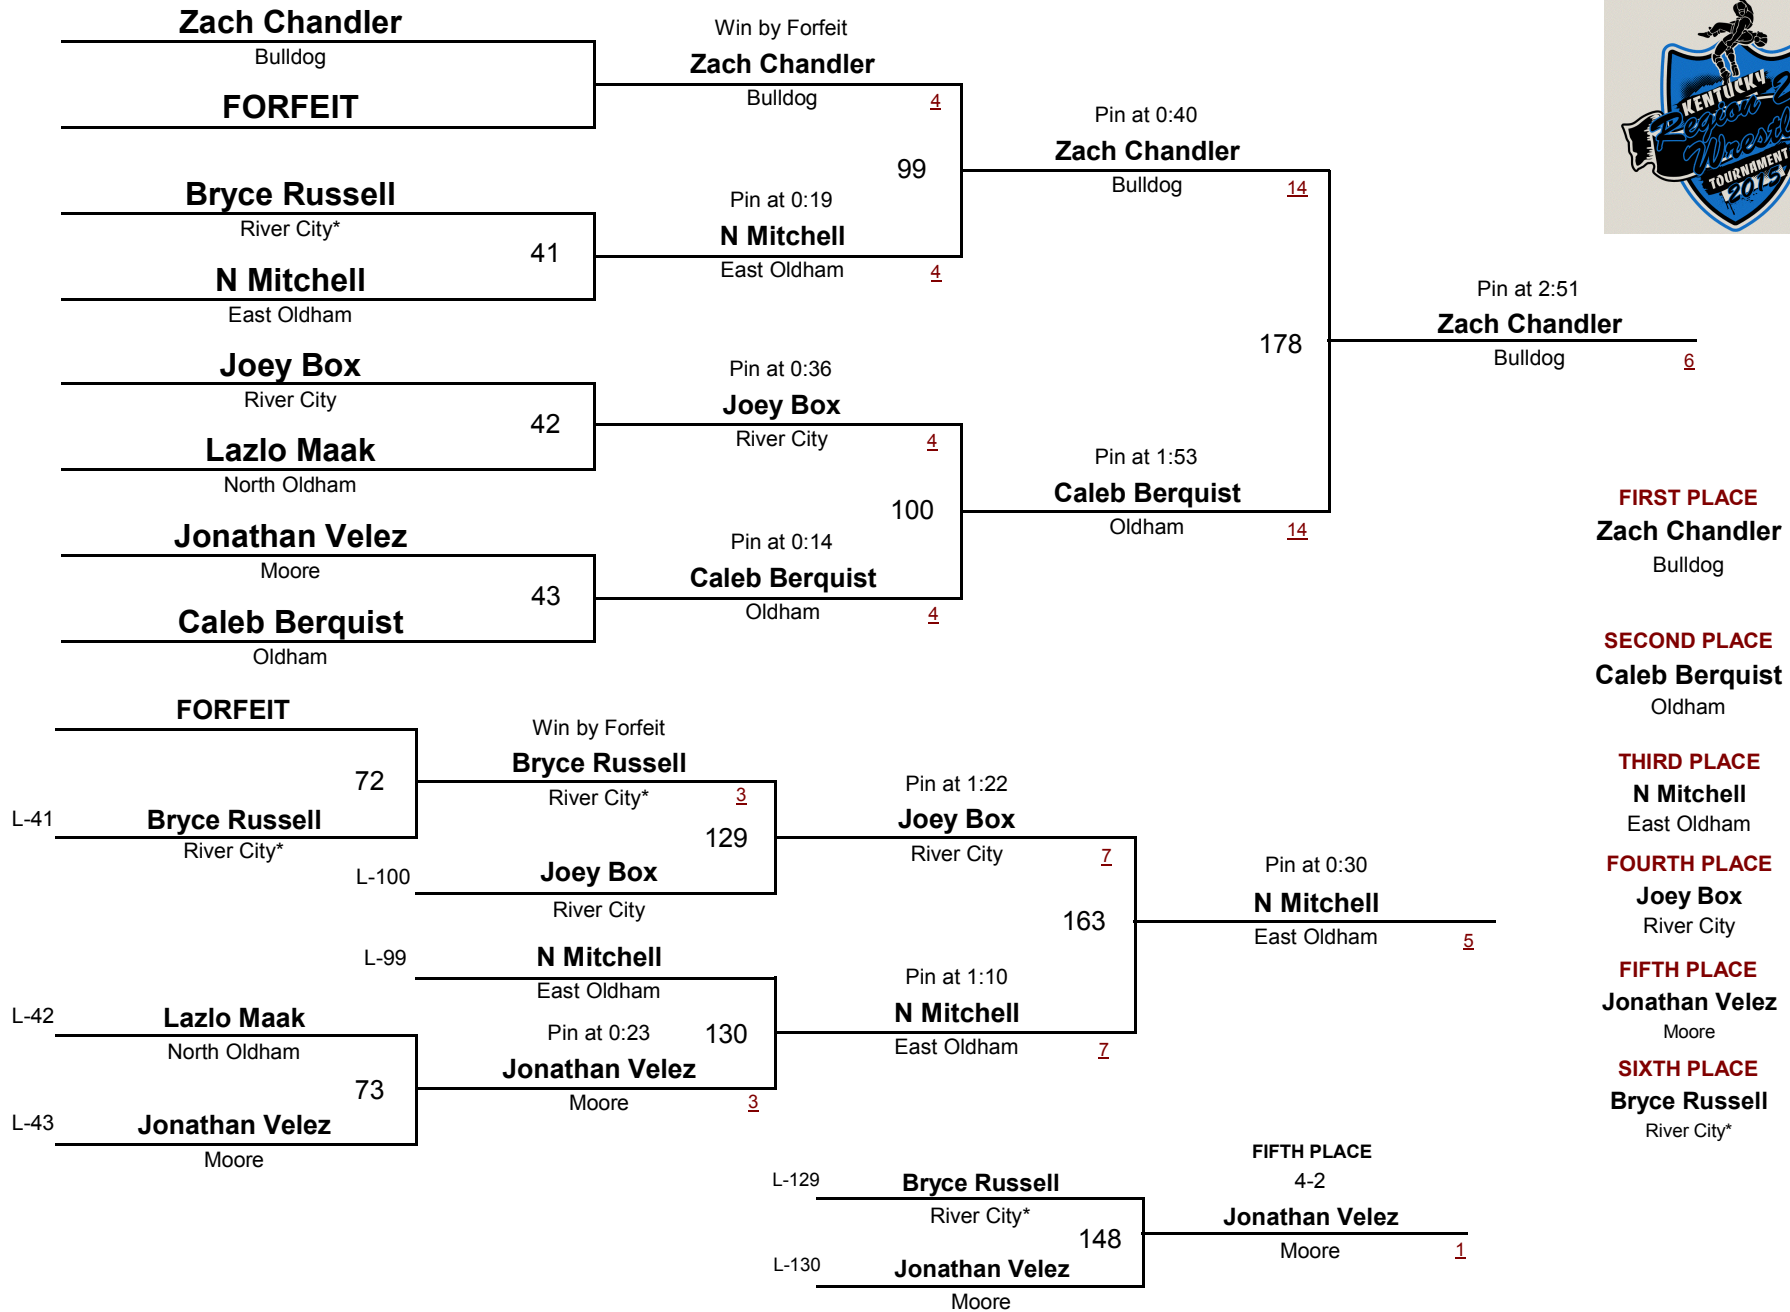

WEIGHT

January 24, 2015

**FIRST PLACE**  
**Zach Chandler**  
Bulldog

**SECOND PLACE**  
**Caleb Berquist**  
Oldham

**THIRD PLACE**  
**N Mitchell**  
East Oldham

**FOURTH PLACE**  
**Joey Box**  
River City