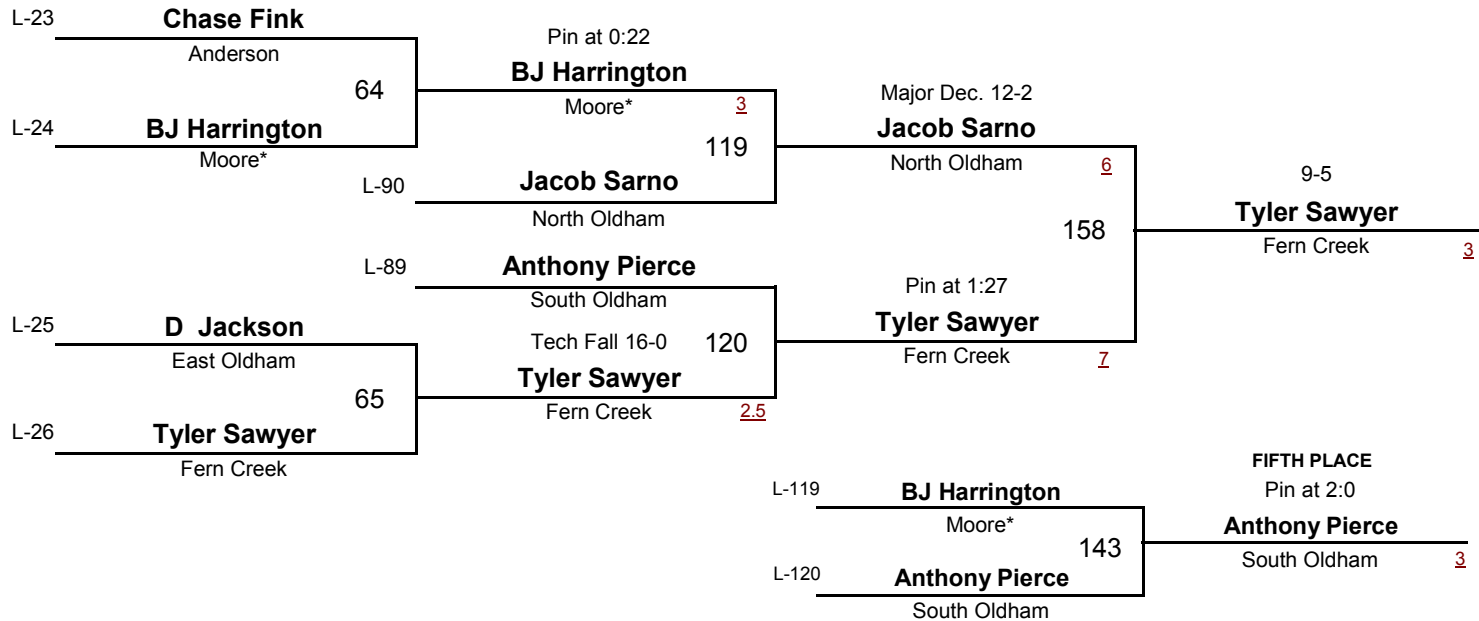

# 2015 KSWA Region 2

DIVISION

WEIGHT

January 24, 2015

7-2  
**Allen Powers**  
Moore

**FIRST PLACE**  
**Allen Powers**  
Moore

**SECOND PLACE**  
**Jimmy Kraeszig**  
River City

**THIRD PLACE**  
**Tyler Sawyer**  
Fern Creek

**FOURTH PLACE**  
**Jacob Sarno**  
North Oldham

**FIFTH PLACE**  
**Anthony Pierce**  
South Oldham

**SIXTH PLACE**  
**BJ Harrington**  
Moore\*

9-5  
**Tyler Sawyer**  
Fern Creek

**FIFTH PLACE**  
Pin at 2:0  
**Anthony Pierce**  
South Oldham