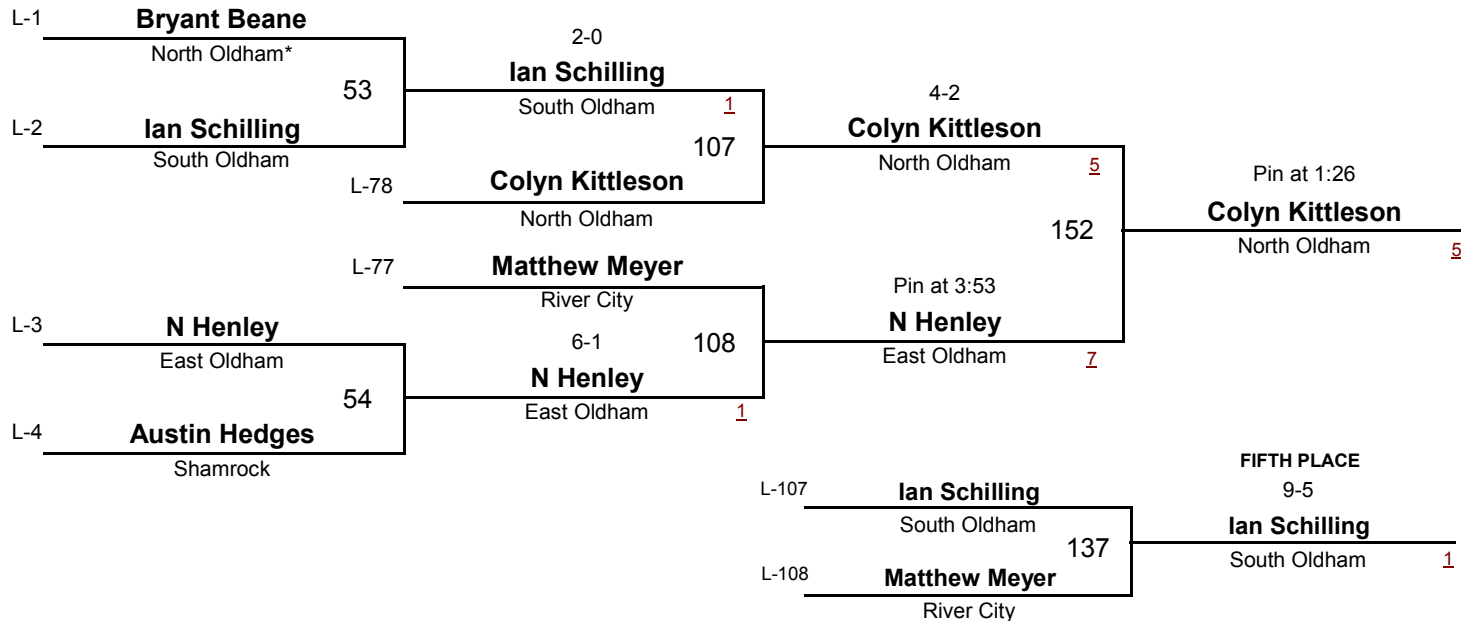

# 2015 KSWA Region 2

January 24, 2015

**FIRST PLACE**  
**Nate Sawyer**  
Fern Creek

**SECOND PLACE**  
**Jude Powell**  
Doss

**THIRD PLACE**  
**Colyn Kittleson**  
North Oldham

**FOURTH PLACE**  
**N Henley**  
East Oldham

**FIFTH PLACE**  
**Ian Schilling**  
South Oldham

**SIXTH PLACE**  
**Matthew Meyer**  
River City

# MIDDLE SCHOOL

77