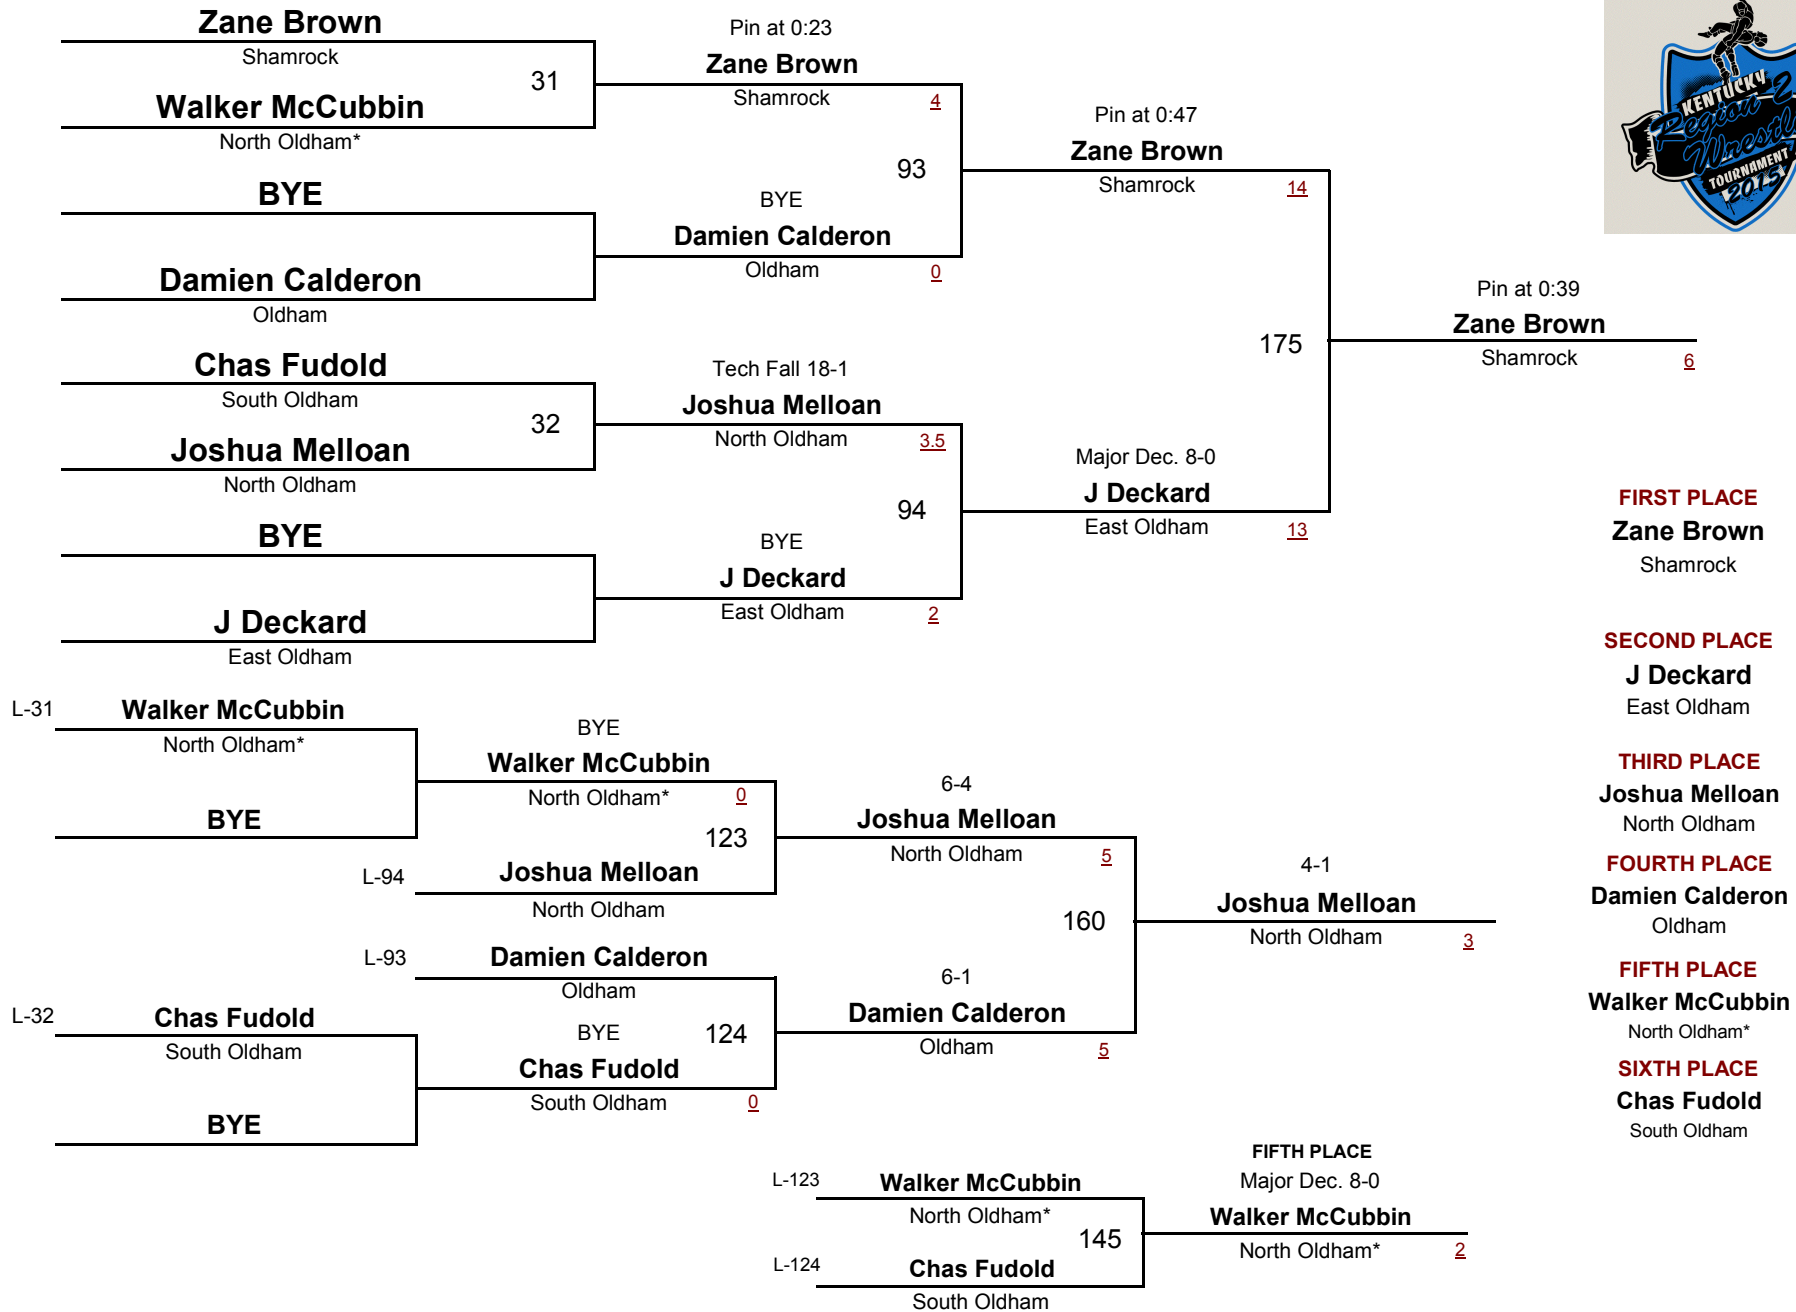

MIDDLE SCHOOL

123

DIVISION

WEIGHT

2015 KSWA Region 2

January 24, 2015