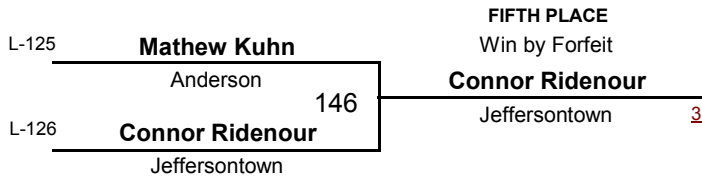

MIDDLE SCHOOL

132

DIVISION

WEIGHT

2015 KSWA Region 2

January 24, 2015

FIRST PLACE
J McClintic
East Oldham

SECOND PLACE
Keegan Hoffman
Fern Creek

THIRD PLACE
Jon Michael Gaudin
Shamrock

FOURTH PLACE
C McGuffin
East Oldha

FIFTH PLACE
Connor Ridenour
Jeffersontown

SIXTH PLACE
Mathew Kuhn
Anderson