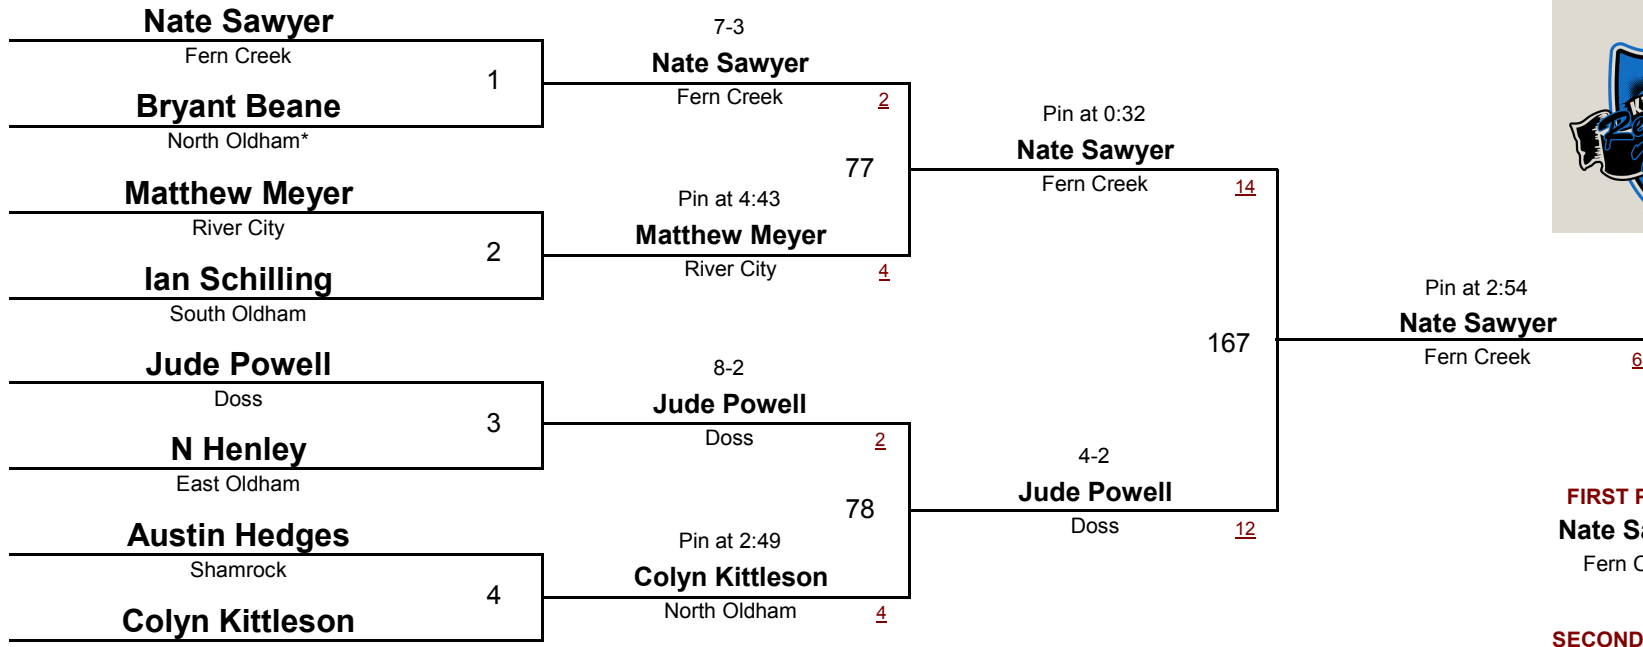

# MIDDLE SCHOOL

72

DIVISION

WEIGHT

# 2015 KSWA Region 2

January 24, 2015

**FIRST PLACE**  
**Nate Sawyer**  
Fern Creek

**SECOND PLACE**  
**Jude Powell**  
Doss

**THIRD PLACE**  
**Colyn Kittleson**  
North Oldham

**FOURTH PLACE**  
**N Henley**  
East Oldham

**FIFTH PLACE**  
**Ian Schilling**  
South Oldham

**SIXTH PLACE**  
**Matthew Meyer**  
River City